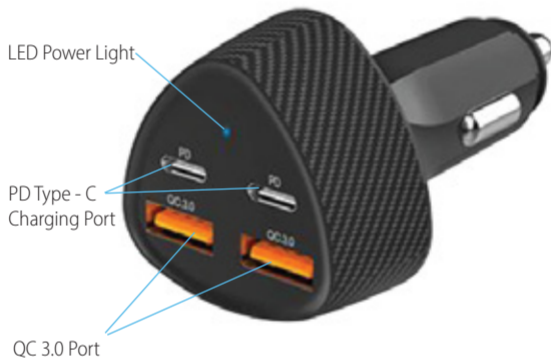

50W Car Charger

GC7 User Manual

INTRODUCTION

A 50W Fast Charging Quad USB Car Charger is an essential accessory for anyone on the go, offering the convenience of charging multiple devices simultaneously while traveling. Designed for speed and efficiency, this compact yet powerful charger supports up to four devices at once, including smartphones, tablets, GPS units, and more. Equipped with advanced fast-charging technologies like Qualcomm Quick Charge, it ensures your devices are charged quickly and safely.

SPECS & FEATURES

- Quad High-Speed USB ports
- Dual C Ports + Dual QC 3.0 USB Ports
- 50 Watts
- Overload Protection

PRODUCT OVERVIEW

HOW TO USE

Prepare the Charger

Ensure the car charger is compatible with your vehicle's cigarette lighter socket (12V-24V, standard in most cars and trucks).

Plug It In: Insert the car charger into your vehicle's cigarette lighter or power outlet. Once connected, an LED indicator (if present) will light up to show that it's receiving power.

Connect Your Devices"

Use compatible USB cables for the devices you want to charge. Plug one end of the USB cable into the car charger and the other end into your device.

Monitor Charging: Ensure the device begins charging. Some ports may offer faster charging speeds (e.g., Quick Charge 3.0/4.0 or USB-C Power Delivery), so check if your device is connected to the appropriate port. Most chargers automatically detect the device's power needs and optimize charging speed.